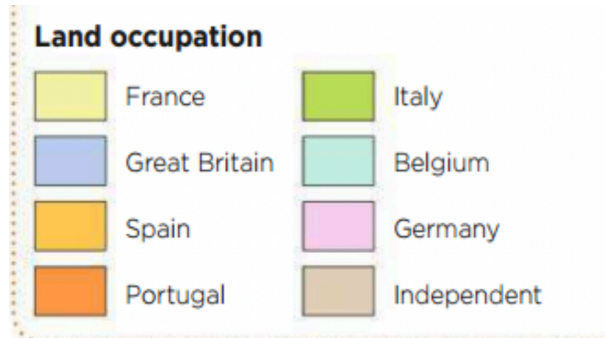

Watch this map about the Partition of Africa (1885-1914), find a current map of Africa and make a comparison between the two maps.

Map from Bianco-Schmitt, "Cil History in English 2", Pearson Italia, Milano-Torino, 2019

WHICH ARE THE DIFFERENCES?

MAP OF AFRICA (1884-1885)	MAP OF AFRICA (2022)